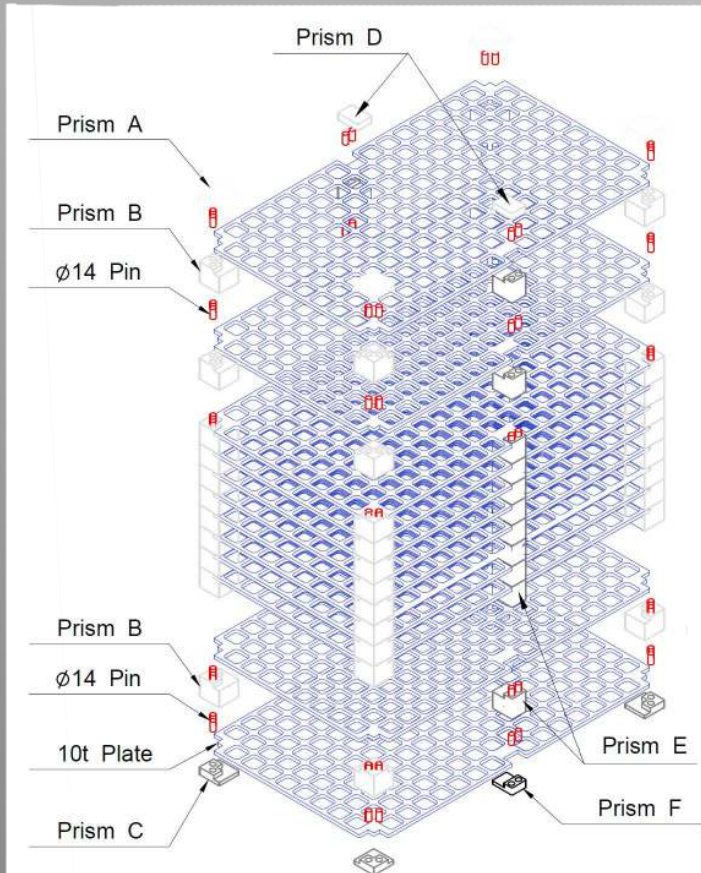

CERAMATERIALS

CFC Modular Grid Design

Part	Pcs
Prism A	4
Prism B	44
Prism C	4
Prism D	2
Prism E	22
Prism F	2
Ø 14 Pin	144
10t Plate	12

CFC Modular Grid Design

Plan View of Grid

Side View of Shelving Rack