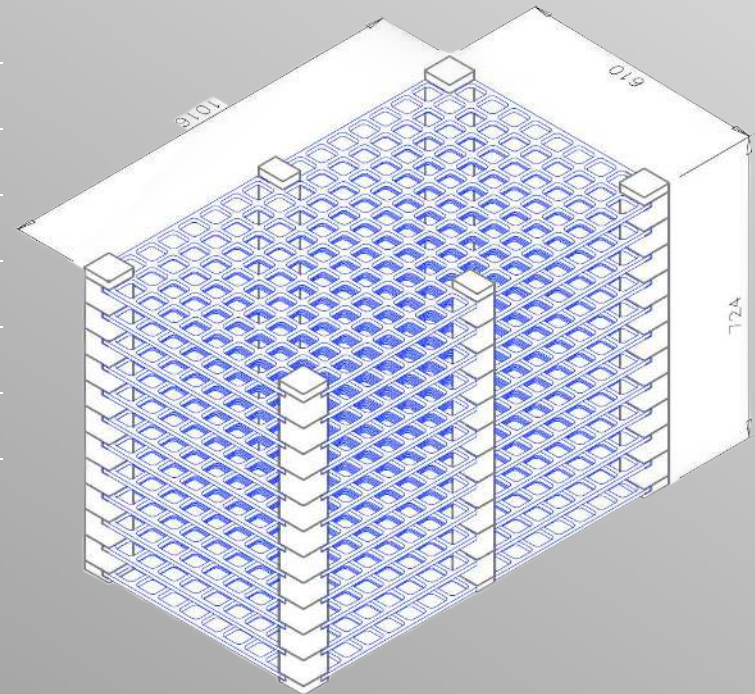

CERAMATERIALS

CFC Modular Grid Design

Part	Pcs
Prism A	4
Prism B	44
Prism C	4
Prism D	2
Prism E	22
Prism F	2
Ø 14 Pin	144
10t Plate	12

CFC Modular Grid Design

Plan View of Grid

Side View of Shelving Rack