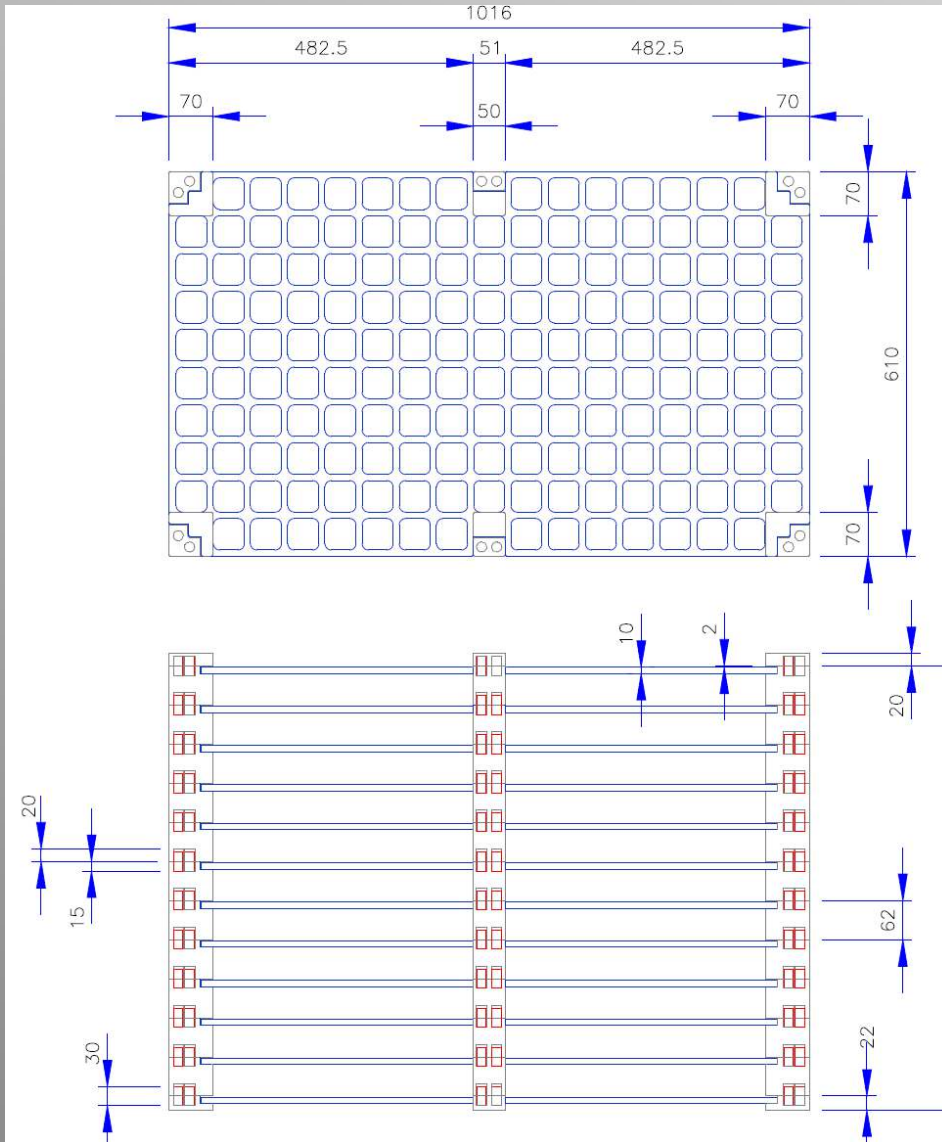

CERAMATERIALS

CFC Modular Grid Design

Part	Pcs
Prism A	4
Prism B	44
Prism C	4
Prism D	2
Prism E	22
Prism F	2
Ø 14 Pin	144
10t Plate	12

CFC Modular Grid Design

Plan View of Grid

Side View of Shelving Rack