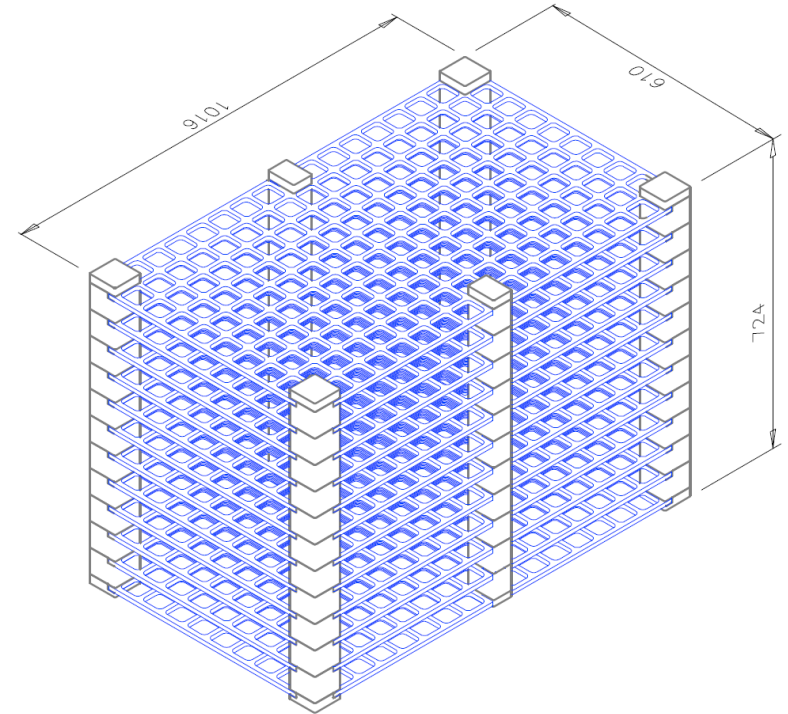

CFC Modular Grid Design

Part	Pcs
Prism A	4
Prism B	44
Prism C	4
Prism D	2
Prism E	22
Prism F	2
Ø14 Pin	144
10t Plate	12

CFC Alternate Modular Grid Design

Plan view of grid

Side View of Shelving Rack