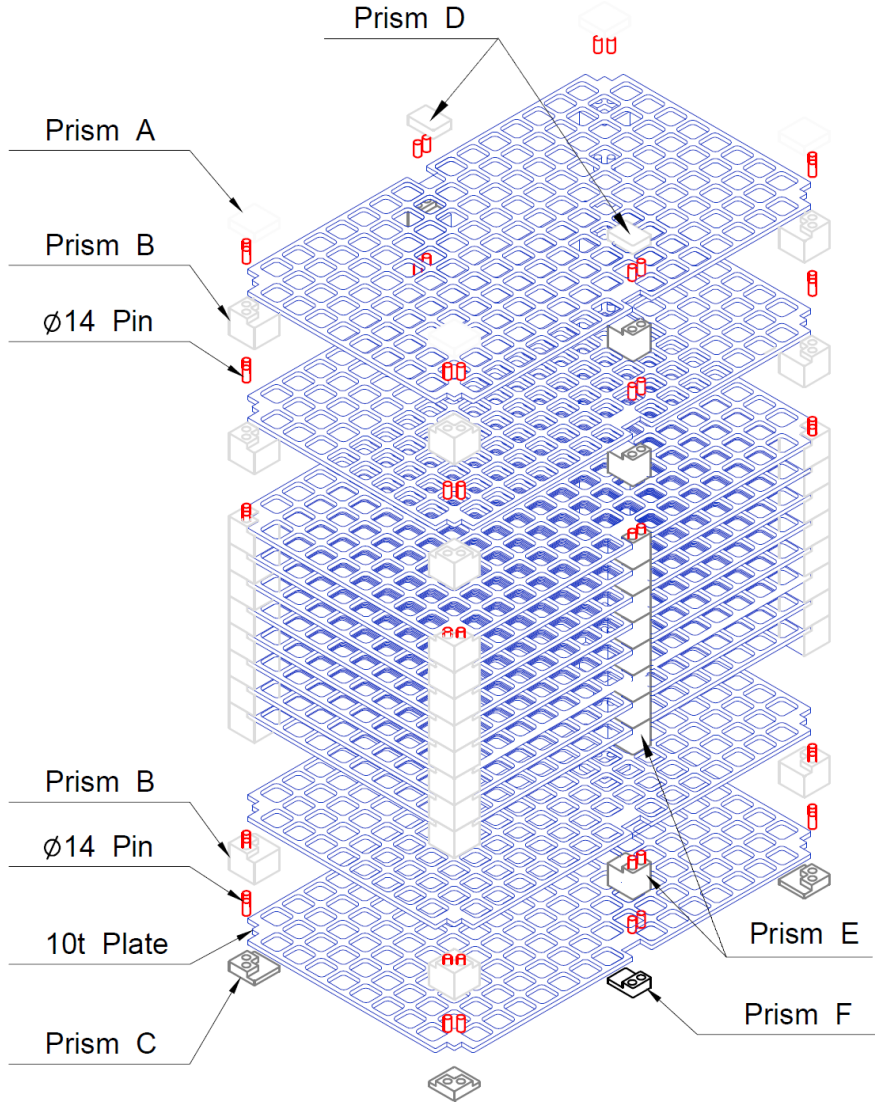

CFC Modular Grid Design

Part	Pcs
Prism A	4
Prism B	44
Prism C	4
Prism D	2
Prism E	22
Prism F	2
Ø14 Pin	144
10t Plate	12

CFC Alternate Modular Grid Design

Plan view of grid

Side View of Shelving Rack