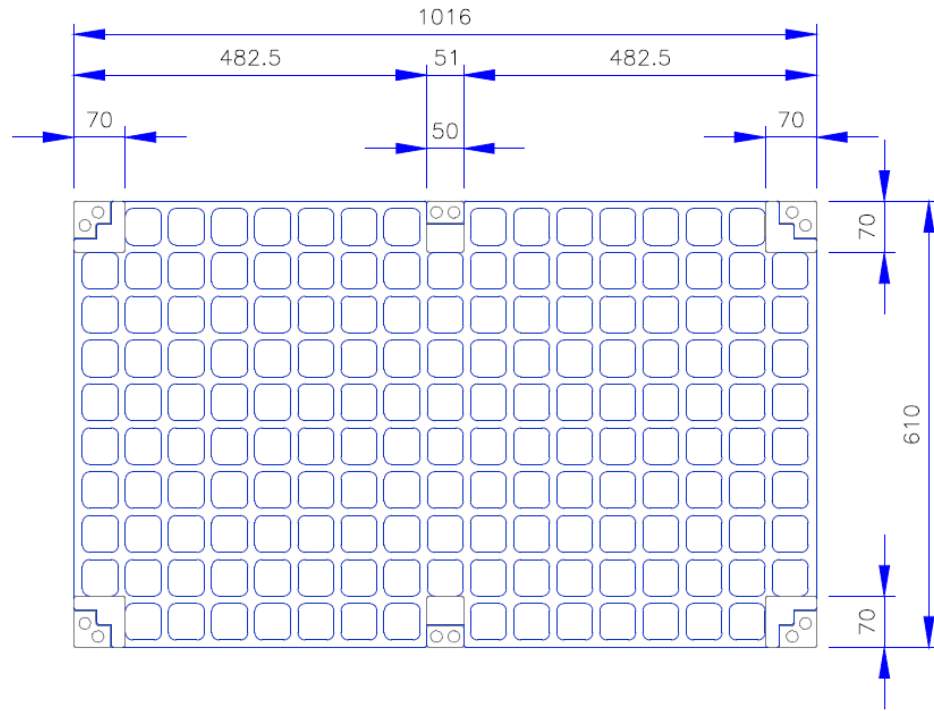

CFC Modular Grid Design

Part	Pcs
Prism A	4
Prism B	44
Prism C	4
Prism D	2
Prism E	22
Prism F	2
Ø14 Pin	144
10t Plate	12

CFC Alternate Modular Grid Design

Plan view of grid

Side View of Shelving Rack