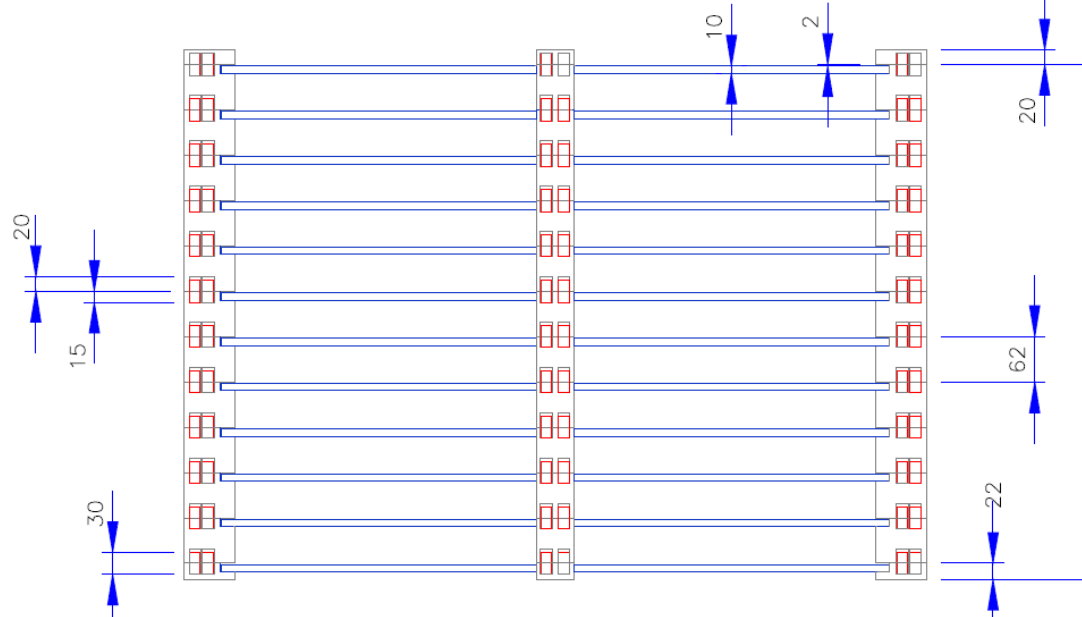

CFC Modular Grid Design

Part	Pcs
Prism A	4
Prism B	44
Prism C	4
Prism D	2
Prism E	22
Prism F	2
Ø14 Pin	144
10t Plate	12

CFC Alternate Modular Grid Design

Plan view of grid

Side View of Shelving Rack